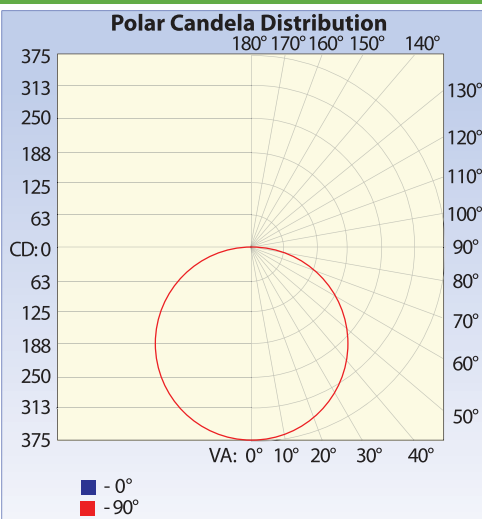

4.9W/ft, 7.35W/ft, 9.8W/ft power consumption.
320lm/linear foot light output @ 4.9W.
480lm/linear foot light output @ 7.35W.
640lm/linear foot light output @ 9.8W.

Available Lengths

4.9W @ 2ft(640lm), 3ft(960lm), 4ft(1280lm).
7.35W @ 2ft(960lm), 3ft(1440lm), 4ft(1920lm).
9.8W @ 2ft(1280lm), 3ft(1920lm), 4ft(2560lm).

Catalog Wattage Fixture Lens LED Color Length

P L E - 9 . 8 W - H C L - 1 2 D - 2 7 K - 2 4

2 Feet	3 Feet	4 Feet	12 Deg	2700K	24"
9.8W	14.7W	19.6W	36 Deg	3000K	36"
14.7W	22.1W	29.4W	60 Deg	3500K	48"
19.6W	29.4W	39.2W	94 Deg	4000K	* Custom lengths available.
				5000K	

Horizon LED Linear Luminaire - Cove Light Wiring Diagram

Horizon Linear - Cove Light Wiring Diagram

Catalog **Fixture** Dimmability
P L D - H C L - L M 2 4 L 3 6 L 4 8 - D D

- LM24L36L48 -**
Low Medium watt 24", Low 36" & 48"
- M36M48H24 -**
Medium watt 36", Medium 48", High 24"
- H36 - High Watt 36"**
- H48 - High Watt 48"**

DD -
Dimmable
Driver

Catalog **Fixture** Dimmability
P L D - H C L 2 4 - N D

- 24"
- 36"
- 48"

ND - Non-Dim

Photometrics

10.5W/ft
94 deg

Illuminance at a Distance	
Center Beam FC	
6.0ft	10.42 fc
8.0ft	5.86 fc
10.0ft	3.75 fc
12.0ft	2.61 fc
14.0ft	1.91 fc
16.0ft	1.47 fc