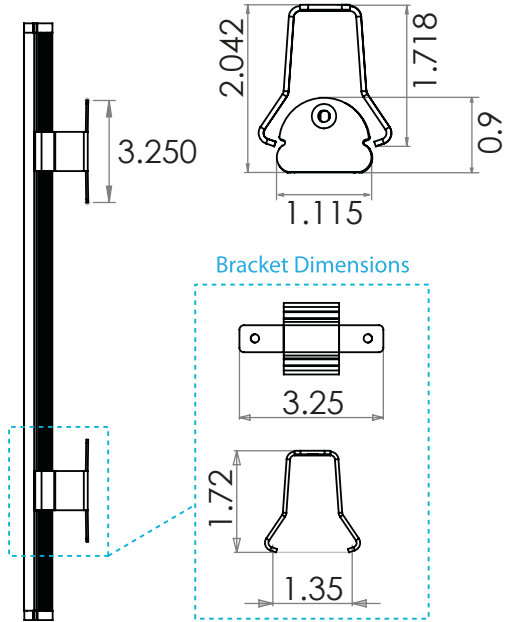

Horizon LED Linear Luminaire - Cove Light

General Info

Construction

High thermally conductive aluminum body. Proprietary heat dissipation construction. Light is made up of non-ferrous materials.

LED Board

4.9W/ft, 7.35W/ft, 9.8W/ft power consumption.
320lm/linear foot light output @ 4.9W.
480lm/linear foot light output @ 7.35W.
640lm/linear foot light output @ 9.8W.

Available Lengths

4.9W @ 2ft(640lm), 3ft(960lm), 4ft(1280lm).
7.35W @ 2ft(960lm), 3ft(1440lm), 4ft(1920lm).
9.8W @ 2ft(1280lm), 3ft(1920lm), 4ft(2560lm).

Power Requirements

Phoster Light Engine is powered by DC power supply. Maintains uniformity of LED brightness and color. Dimmable option available.

Mounting Mechanism

Surface mount static bracket.

Wiring

Phoster Light Engine supplied with DC cable to Phoster LED power supply which can be connected to line 120VAC.

Serviceability

Each foot of LED Board is serviceable and replaceable. **Suitable for installation in enclosed and open environments.** 5 year limited warranty (see warranty statement for further details). IC rated.

Catalog Wattage Fixture Lens LED Color Length

P L E - 9 . 8 W - H C L - 1 2 D - 2 7 K - 2 4

2 Feet	3 Feet	4 Feet	12 Deg	2700K	24"
9.8W	14.7W	19.6W	36 Deg	3000K	36"
14.7W	22.1W	29.4W	60 Deg	3500K	48"
19.6W	29.4W	39.2W	94 Deg	4000K	* Custom lengths available.
				5000K