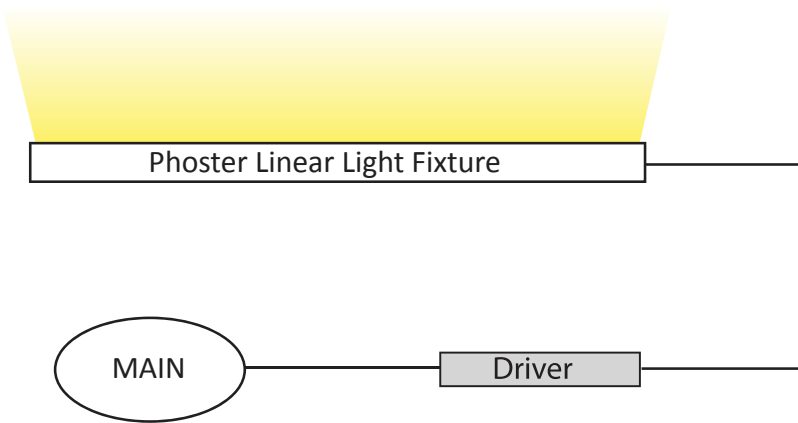

Horizon LED Linear Luminaire - Cove Light Wiring Diagram

Horizon Linear - Cove Light Wiring Diagram

Catalog   **Fixture**   Dimmability
P L D - H C L - L M 2 4 L 3 6 L 4 8 - D D

- **LM24L36L48 -**
  Low Medium watt 24", Low 36" & 48"
- **M36M48H24 -**
  Medium watt 36", Medium 48", High 24"
- **H36 - High Watt 36"**
- **H48 - High Watt 48"**

DD -
Dimmable
Driver

Catalog   **Fixture**   Dimmability
P L D - H C L 2 4 - N D

- 24"
- 36"
- 48"

ND - Non-Dim