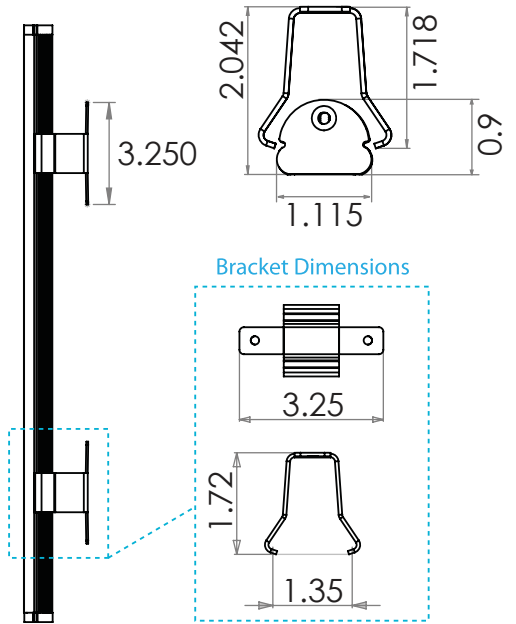

Horizon LED Linear Luminaire - Wall Grazer

General Info

Construction

High thermally conductive aluminum body.
Proprietary heat dissipation construction.
Light is made up of non-ferrous materials.

LED Board

4.9W/ft, 7.35W/ft, 9.8W/ft power consumption.
320lm/linear foot light output @ 4.9W.
480lm/linear foot light output @ 7.35W.
640lm/linear foot light output @ 9.8W.

Available Lengths

4.9W @ 2ft(640lm), 3ft(960lm), 4ft(1280lm).
7.35W @ 2ft(960lm), 3ft(1440lm), 4ft(1920lm).
9.8W @ 2ft(1280lm), 3ft(1920lm), 4ft(2560lm).

Power Requirements

Phoster Light Engine is powered by DC power supply.
Maintains uniformity of LED brightness and color.
Dimmable option available.

Mounting Mechanism

Surface mount static bracket.

Wiring

Phoster Light Engine supplied with DC cable to Phoster LED power supply which can be connected to line 120VAC.

Serviceability

Each foot of LED Board is serviceable and replaceable.
Suitable for installation in enclosed and open environments.
5 year limited warranty (see warranty statement for further details).
IC rated.

Catalog Wattage Fixture Lens LED Color Length

P L E - 9 . 8 W - H W G - 1 2 D - 2 7 K - 2 4

2 Feet	3 Feet	4 Feet	12 Deg	2700K	24"
9.8W	14.7W	19.6W	36 Deg	3000K	36"
14.7W	22.1W	29.4W	60 Deg	3500K	48"
19.6W	29.4W	39.2W	94 Deg	4000K	* Custom lengths available.
				5000K