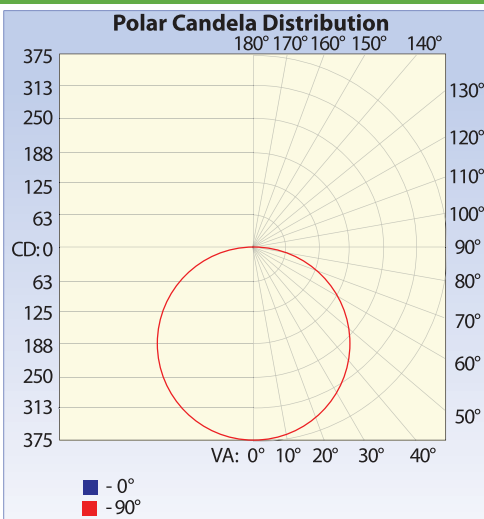

Catalog Wattage Fixture Lens LED Color Length

**P L E - 9 . 8 W - H W G - 1 2 D - 2 7 K - 2 4**

2 Feet	3 Feet	4 Feet	12 Deg	2700K	24"
9.8W	14.7W	19.6W	36 Deg	3000K	36"
14.7W	22.1W	29.4W	60 Deg	3500K	48"
19.6W	29.4W	39.2W	94 Deg	4000K	* Custom lengths available.
				5000K	

## Horizon Linear - Wall Grazer Wiring Diagram

Catalog      Fixture      Dimmability

**P L D - H W G - L M 2 4 L 3 6 L 4 8 - D D**

**LM24L36L48 -**

Low Medium watt 24", Low 36" & 48"

**M36M48H24 -**

Medium watt 36", Medium 48", High 24"

**H36 - High Watt 36"**

**H48 - High Watt 48"**

**DD -**

Dimmable Driver

Catalog      Fixture      Dimmability

**P L D - H W G 2 4 - N D**

24"

36"

## Photometrics

10.5W/ft  
94 deg

Illuminance at a Distance	
Center Beam FC	
6.0ft	10.42 fc
8.0ft	5.86 fc
10.0ft	3.75 fc
12.0ft	2.61 fc
14.0ft	1.91 fc
16.0ft	1.47 fc

Available From:

The information contained in this document is intended only for the use of the recipient. It may contain confidential, proprietary or legally privileged information. If the reader of this document is not the intended recipient, or the employee or agent responsible to deliver it to the intended recipient, you are hereby notified that any dissemination, distribution, disclosure, use, print or copying of this communication and any attachment(s) is strictly prohibited. Phoster Industries 8509 Place Devonshire, Mount-Royal, Quebec, Canada www.phosterindustries.com 11/12