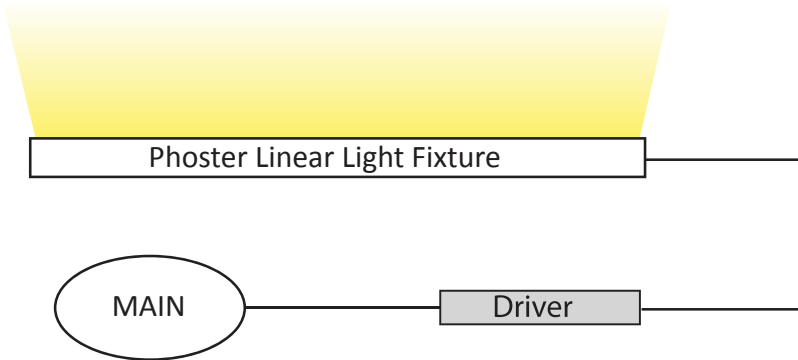

Horizon LED Linear Luminaire - Wall Grazer Wiring Diagram

Horizon Linear - Wall Grazer Wiring Diagram

Catalog   Fixture   Dimmability

P L D - H W G - L M 2 4 L 3 6 L 4 8 - D D

LM24L36L48 -

Low Medium watt 24", Low 36" & 48"

M36M48H24 -

Medium watt 36", Medium 48", High 24"

H36 - High Watt 36"

H48 - High Watt 48"

DD -

Dimmable Driver

Catalog   Fixture   Dimmability

P L D - H W G 2 4 - N D

24"

36"

48"

ND - Non-Dim