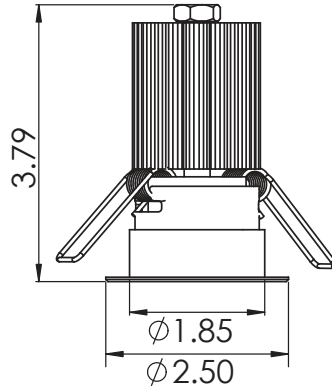

EyeLED Luminaire - Trims

Type

Dimensions

Part Number

Basic 2.5" Trim

Catalog Fixture Trim Type Finish

P L E - R D L - B T - B A

BA - Brushed Aluminum
W - White
B - Black

Mounting hole size 2.125"

Slim Round Static

Catalog Fixture Trim Type Finish

P L E - R D L - S R S - W

BA - Brushed Aluminum
W - White
B - Black

Mounting hole size 4.25"

Slim Round Toggle

Catalog Fixture Trim Type Finish

P L E - R D L - S R T - W

BA - Brushed Aluminum
W - White
B - Black

Mounting hole size 4.25"

Thick Round Toggle

Catalog Fixture Trim Type Finish

P L E - R D L - T R T - B A

BA - Brushed Aluminum
W - White
B - Black

Mounting hole size 4.25"

EyeLED Luminaire - Trims

Type

Dimensions

Part Number

Deep Recessed

Catalog Fixture Trim Type Finish
P L E - R D L - D R - B A

BA - Brushed Aluminum
W - White
B - Black