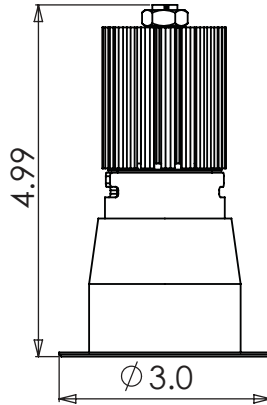

P L E - R D L - S R T - W

BA - Brushed Aluminum
W - White
B - Black

Mounting hole size 4.25"

Thick Round Toggle

Catalog Fixture Trim Type Finish

P L E - R D L - T R T - B A

BA - Brushed Aluminum
W - White
B - Black

Mounting hole size 4.25"

EyeLED Luminaire - Trims

Type

Dimensions

Part Number

Deep Recessed

Catalog Fixture Trim Type Finish
P L E - R D L - D R - B A

BA - Brushed Aluminum
W - White
B - Black

Mounting hole size 2.25"

Slim Square Static

Catalog Fixture Trim Type Finish
P L E - R D L - S S S - B

BA - Brushed Aluminum
W - White
B - Black

Mounting hole size 4.25"

Thick Square Toggle

Catalog Fixture Trim Type Finish
P L E - R D L - T S T - W

BA - Brushed Aluminum
W - White
B - Black

Mounting hole size 4.25"