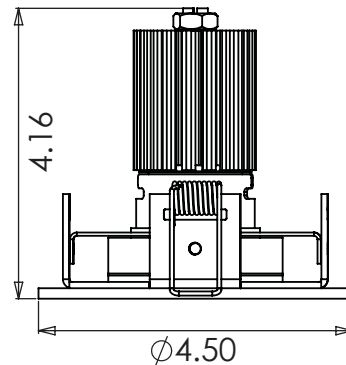

P L E - R D L - S R T - W

BA - Brushed Aluminum
W - White
B - Black

Mounting hole size 4.25"

Thick Round Toggle

Catalog Fixture Trim Type Finish

P L E - R D L - T R T - B A

BA - Brushed Aluminum
W - White
B - Black

Mounting hole size 4.25"

EyeLED Luminaire - Trims

Type

Dimensions

Part Number

Deep Recessed

Catalog Fixture Trim Type Finish
P L E - R D L - D R - B A

BA - Brushed Aluminum
W - White
B - Black

Mounting hole size 2.25"

Slim Square Static

Catalog Fixture Trim Type Finish
P L E - R D L - S S S - B

BA - Brushed Aluminum
W - White
B - Black

Mounting hole size 4.25"

Thick Square Toggle

Catalog Fixture Trim Type Finish
P L E - R D L - T S T - W

BA - Brushed Aluminum
W - White
B - Black

Mounting hole size 4.25"