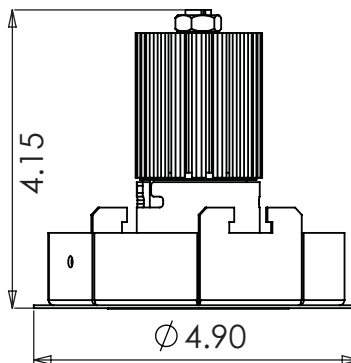

EyeLED Luminaire - Trims

Type

Dimensions

Part Number

Basic 2.5" Trim

Catalog Fixture Trim Type Finish

P L E - R D L - B T - B A

BA - Brushed Aluminum
W - White
B - Black

Mounting hole size 2.125"

Slim Round Static

Catalog Fixture Trim Type Finish

P L E - R D L - S R S - W

BA - Brushed Aluminum
W - White
B - Black

Mounting hole size 4.25"

Slim Round Toggle

Catalog Fixture Trim Type Finish

P L E - R D L - S R T - W

BA - Brushed Aluminum
W - White
B - Black

Mounting hole size 4.25"

Thick Round Toggle

Catalog Fixture Trim Type Finish

P L E - R D L - T R T - B A

BA - Brushed Aluminum
W - White
B - Black

Mounting hole size 4.25"

EyeLED Luminaire - Trims

Type

Dimensions

Part Number

Deep Recessed

Catalog Fixture Trim Type Finish
P L E - R D L - D R - B A

BA - Brushed Aluminum
W - White
B - Black