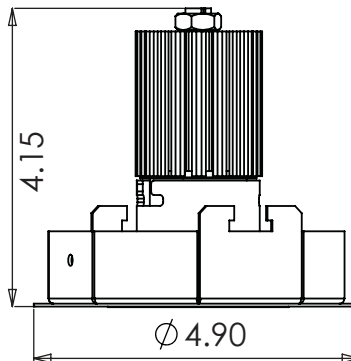

EyeLED Luminaire - Trims

Type

Dimensions

Part Number

Basic 2.5" Trim

Catalog Fixture Trim Type Finish

P L E - R D L - B T - B A

BA - Brushed Aluminum
W - White
B - Black

Mounting hole size 2.125"

Slim Round Static

Catalog Fixture Trim Type Finish

P L E - R D L - S R S - W

BA - Brushed Aluminum
W - White
B - Black

Mounting hole size 4.25"

Slim Round Toggle

Catalog Fixture Trim Type Finish

P L E - R D L - S R T - W

BA - Brushed Aluminum
W - White
B - Black

Mounting hole size 4.25"

Thick Round Toggle

Catalog Fixture Trim Type Finish

P L E - R D L - T R T - B A

BA - Brushed Aluminum
W - White
B - Black

BA - Brushed Aluminum
W - White
B - Black

Mounting hole size 4.25"