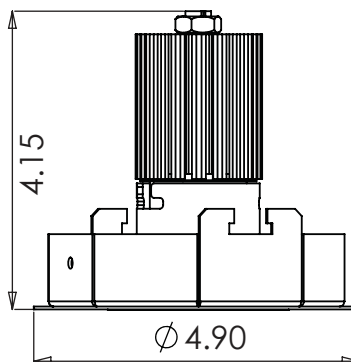

EyeLED Luminaire - Trims

Type

Dimensions

Part Number

Basic 2.5" Trim

Catalog Fixture Trim Type Finish

P L E - R D L - B T - B A

BA - Brushed Aluminum
W - White
B - Black

Mounting hole size 2.125"

Slim Round Static

Catalog Fixture Trim Type Finish

P L E - R D L - S R S - W

BA - Brushed Aluminum
W - White
B - Black

Mounting hole size 4.25"

Slim Round Toggle

Catalog Fixture Trim Type Finish

P L E - R D L - S R T - W

BA - Brushed Aluminum
W - White
B - Black

Mounting hole size 4.25"

Thick Round Toggle

Catalog Fixture Trim Type Finish

P L E - R D L - T R T - B A

BA - Brushed Aluminum
W - White
B - Black

Mounting hole size 4.25"

EyeLED Luminaire - Trims

Type

Dimensions

Part Number

Deep Recessed

Catalog Fixture Trim Type Finish
P L E - R D L - D R - B A

BA - Brushed Aluminum
W - White
B - Black