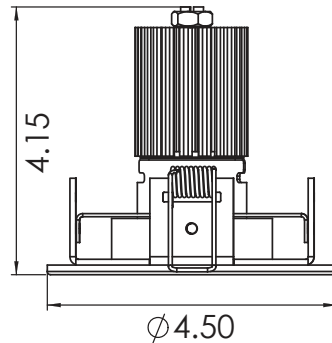

P L E - R D L - S R T - W

BA - Brushed Aluminum
W - White
B - Black

Mounting hole size 4.25"

Thick Round Toggle

Catalog Fixture Trim Type Finish

P L E - R D L - T R T - B A

BA - Brushed Aluminum
W - White
B - Black

Mounting hole size 4.25"

EyeLED Luminaire - Trims

Type

Dimensions

Part Number

Deep Recessed

Catalog Fixture Trim Type Finish
P L E - R D L - D R - B A

BA - Brushed Aluminum
W - White
B - Black

Mounting hole size 2.25"

Slim Square Static

Catalog Fixture Trim Type Finish
P L E - R D L - S S S - B

BA - Brushed Aluminum
W - White
B - Black

Mounting hole size 4.25"

Thick Square Toggle

Catalog Fixture Trim Type Finish
P L E - R D L - T S T - W

BA - Brushed Aluminum
W - White
B - Black

Mounting hole size 4.25"